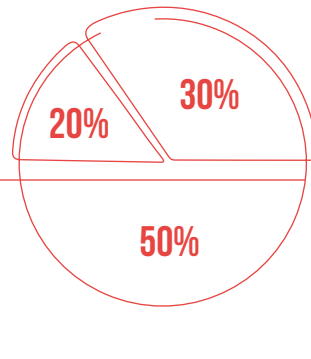

Financial Information

2024-2025 academic year is 4050 EUR

2022-2023 average financial aid was 40% of tuition

Each year LCC offers more than 450,000 EUR in Financial Aid to students

Application Deadlines

SEPT 15
Early Deadline for Spring Admission

OCT 15
Final Deadline for Spring Admission

FEB 15
Early Deadline for Fall Admission

APR 15
Final Deadline for Fall Admission

Application Process

APPLY NOW >

HERE TO HELP YOU TO SUCCEED

LCC Career Development Counselor (CDC) is there to help you to succeed even before you get your BA degree.

WORKSHOPS

Job-winning resume writing workshops